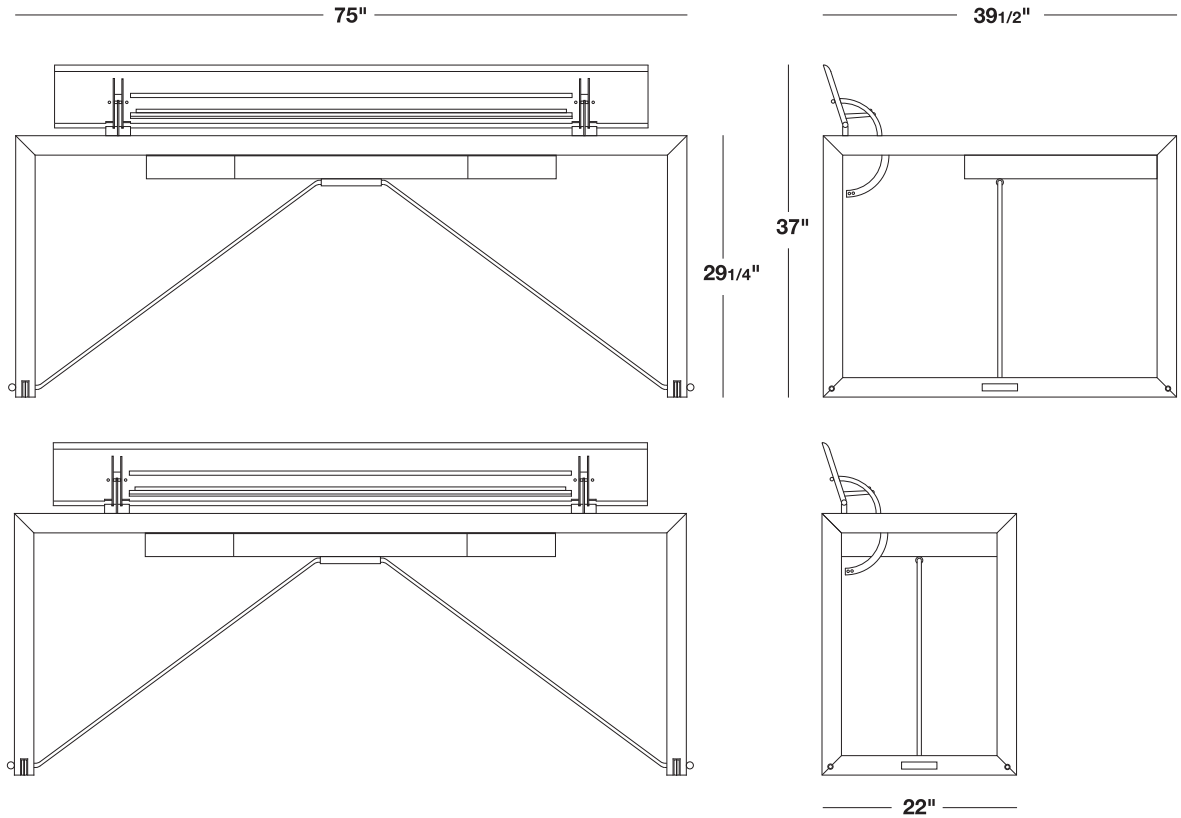

TRESSERRA
C O L L E C T I O N

Atril

Mesa despacho y consola/ Desk and console

Design: Jaime Tresserra