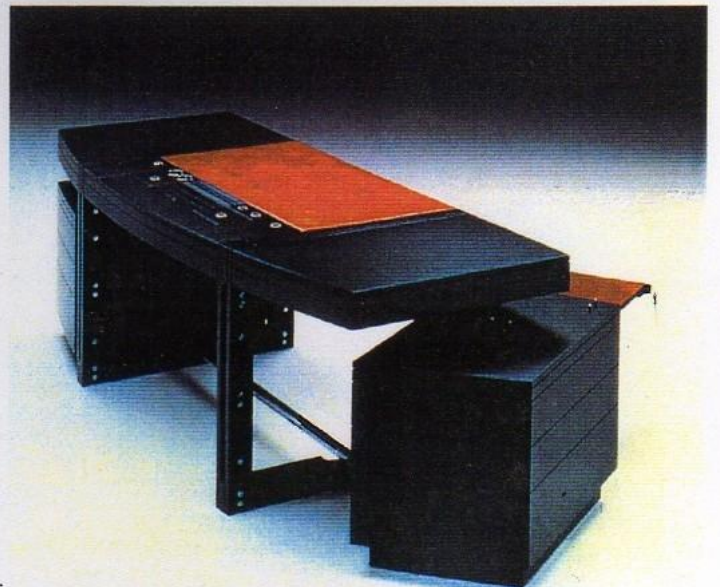

PRODUCT
"Target" Management Table
DESIGNER
Jaime Tresserra
FIRM
J. Tresserra Design S.L.