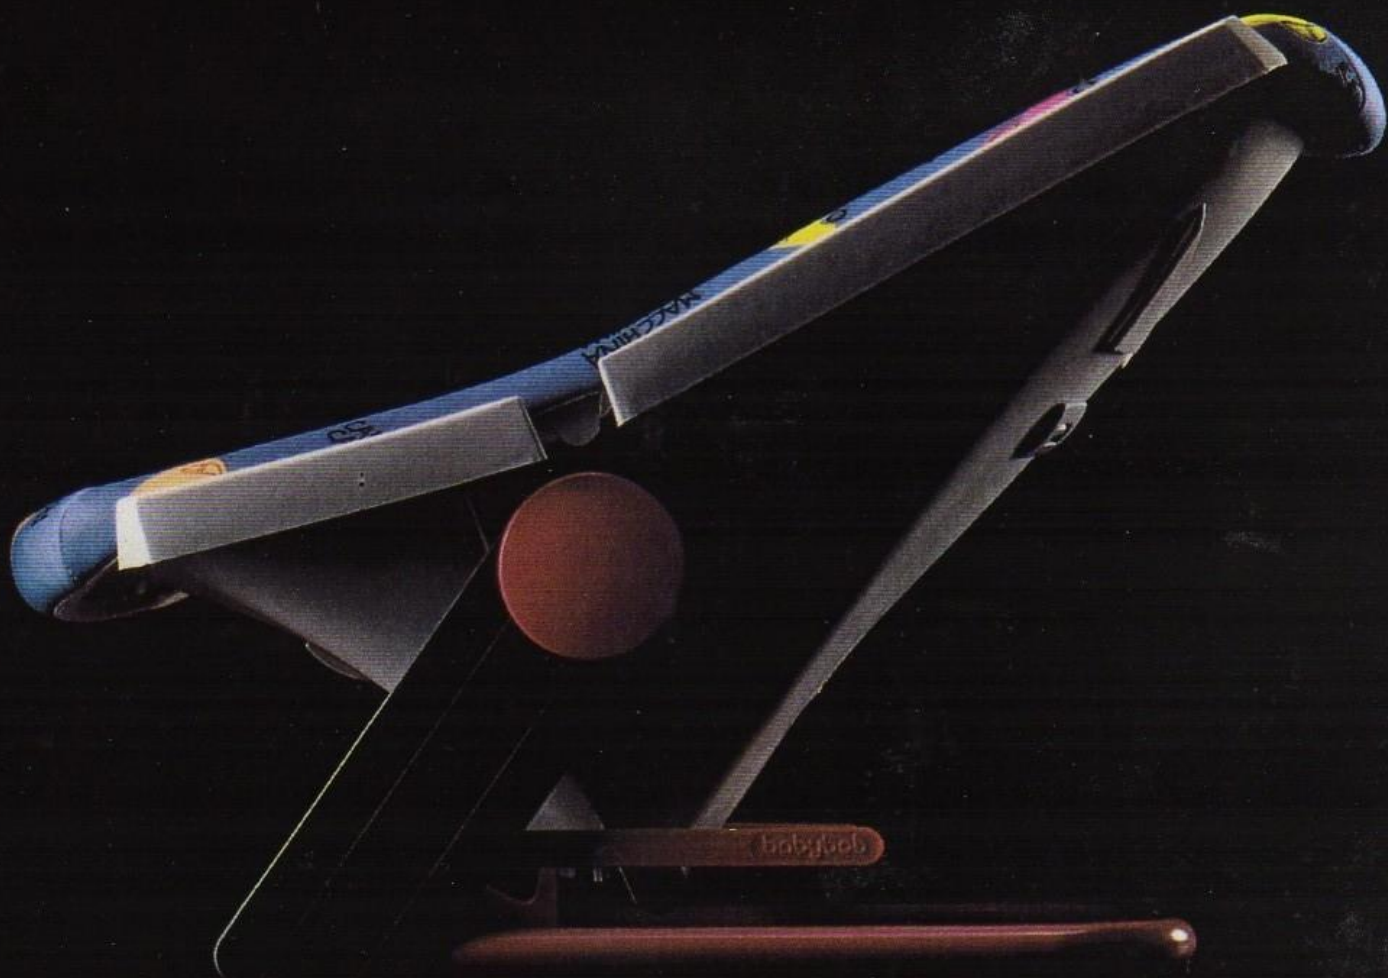

PROFOUND DESIGN

4

Compiled and Edited by Joel Sokolov