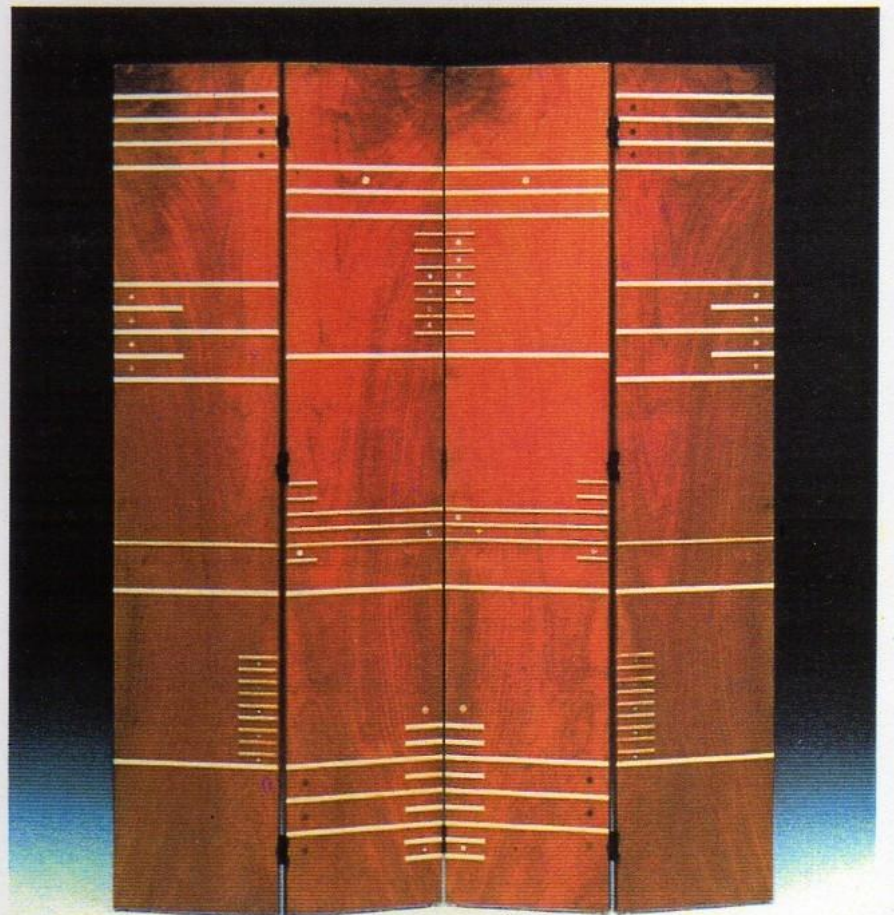

PRODUCT
Two-panel screen
DESIGNER
Baron Bernstein
MANUFACTURER
Baron Bernstein
DESCRIPTION
Fantasy design in 6' x 2' panels
PHOTOGRAPHY
William Nettles

PRODUCT
"Traste" screen
DESIGNER
Jaime Tresserra
FIRM
J. Tresserra Design S.L.