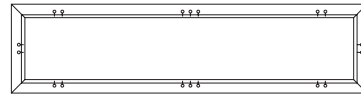

TRESSERRA

C O L L E C T I O N

31" x 31"

18"

43" x 43"

14"

63" x 16"

28"

63" x 16"

18"

Calibre

Mesa auxiliar, Mesa centro y Consolas / Side table, Coffee table and Consoles

Design: Jaime Tresserra