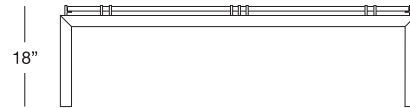

TRESSERRA

C O L L E C T I O N

31" x 31"

18"

43" x 43"

14"

63" x 16"

28"

63" x 16"

18"

Calibre

Mesa auxiliar, Mesa centro y Consolas / Side table, Coffee table and Consoles

Design: Jaime Tresserra