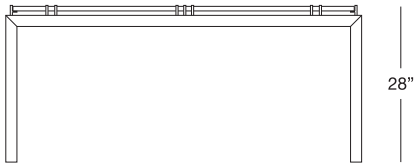

TRESSERRA

C O L L E C T I O N

31" x 31"

18"

43" x 43"

14"

63" x 16"

28"

63" x 16"

18"

Calibre

Mesa auxiliar, Mesa centro y Consolas / Side table, Coffee table and Consoles

Design: Jaime Tresserra