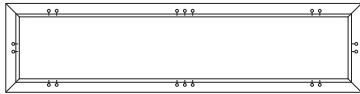

TRESSERRA

C O L L E C T I O N

31" x 31"

18"

43" x 43"

14"

63" x 16"

28"

63" x 16"

18"

Calibre

Mesa auxiliar, Mesa centro y Consolas / Side table, Coffee table and Consoles

Design: Jaime Tresserra