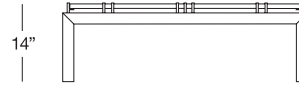

TRESSERRA

C O L L E C T I O N

31" x 31"

18"

43" x 43"

14"

63" x 16"

28"

63" x 16"

18"

Calibre

Mesa auxiliar, Mesa centro y Consolas / Side table, Coffee table and Consoles

Design: Jaime Tresserra