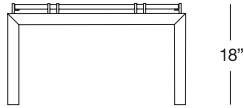

TRESSERRA

C O L L E C T I O N

31" x 31"

18"

43" x 43"

14"

63" x 16"

28"

63" x 16"

18"

Calibre

Mesa auxiliar, Mesa centro y Consolas / Side table, Coffee table and Consoles

Design: Jaime Tresserra