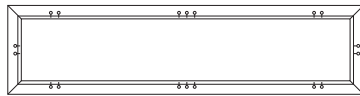

TRESSERRA

COLLECTION

80x80

45

110x110

35

160x40

70

160x40

45

Calibre

Mesa auxiliar, Mesa centro y Consolas / Side table, Coffee table and Consoles

Design: Jaime Tresserra