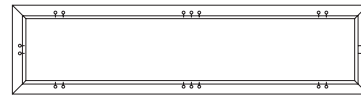

160x40

45

Calibre

Mesa auxiliar, Mesa centro y Consolas / Side table, Coffee table and Consoles

Design: Jaime Tresserra